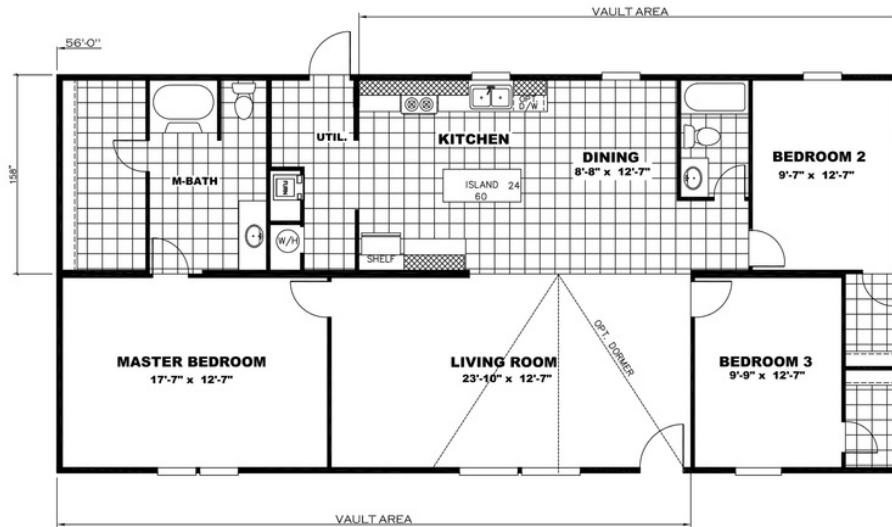

THRILL Model number: 42TRU28563RH19

3 beds • 2 baths • 1568 sq.ft. • 28' width • 56' depth

Our home building facilities invest in continuous product and process improvements. Plans, dimensions, features, materials, specifications and availability are subject to change without notice or obligation. Renderings and floor plans are representative likenesses of our homes and may differ from the actual homes. We invite you to tour a Home Center near you and inspect the highest value in quality housing available or call (352) 621-9181 to speak with a Home Consultant. Copyright 2017, CMH. All rights reserved.

(352) 621-9181

THRILL Model number: 42TRU28563RH19

3 beds • 2 baths • 1568 sq.ft. • 28' width • 56' depth

Our home building facilities invest in continuous product and process improvements. Plans, dimensions, features, materials, specifications and availability are subject to change without notice or obligation. Renderings and floor plans are representative likenesses of our homes and may differ from the actual homes. We invite you to tour a Home Center near you and inspect the highest value in quality housing available or call (352) 621-9181 to speak with a Home Consultant. Copyright 2017, CMH. All rights reserved.