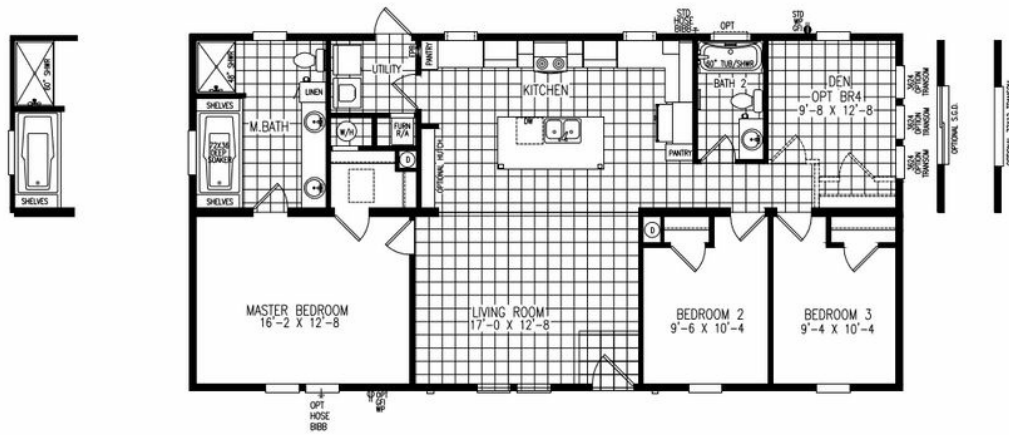

Osprey Model number: D583115896TE

3 beds • 2 baths • 1624 sq.ft. • 28' width • 58' depth

Our home building facilities invest in continuous product and process improvements. Plans, dimensions, features, materials, specifications and availability are subject to change without notice or obligation. Renderings and floor plans are representative likenesses of our homes and may differ from the actual homes. We invite you to tour a Home Center near you and inspect the highest value in quality housing available or call (352) 621-9181 to speak with a Home Consultant. Copyright 2017, CMH. All rights reserved.

MODEL: D583-1158-96 3 BR. ~ 2 BA.
28'-0" X 58'-0" ~ 1458 SQ. FT.

Osprey Model number: D583115896TE

3 beds • 2 baths • 1624 sq.ft. • 28' width • 58' depth

Our home building facilities invest in continuous product and process improvements. Plans, dimensions, features, materials, specifications and availability are subject to change without notice or obligation. Renderings and floor plans are representative likenesses of our homes and may differ from the actual homes. We invite you to tour a Home Center near you and inspect the highest value in quality housing available or call (352) 621-9181 to speak with a Home Consultant. Copyright 2017, CMH. All rights reserved.