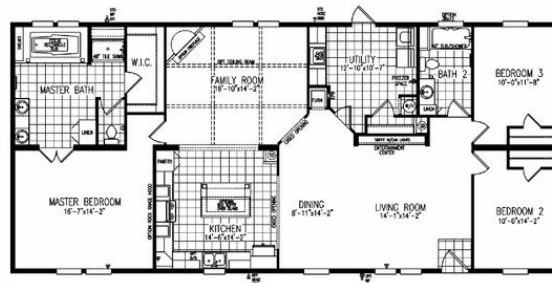

Snook Model number: E70335096TE

3 beds • 2 baths • 2240 sq.ft. • 32' width • 70' depth

Our home building facilities invest in continuous product and process improvements. Plans, dimensions, features, materials, specifications and availability are subject to change without notice or obligation. Renderings and floor plans are representative likenesses of our homes and may differ from the actual homes. We invite you to tour a Home Center near you and inspect the highest value in quality housing available or call (352) 621-9181 to speak with a Home Consultant. Copyright 2017, CMH. All rights reserved.

MODEL E703-350 3BR ~ 2BA
32'-0\"

Snook Model number: E70335096TE

3 beds • 2 baths • 2240 sq.ft. • 32' width • 70' depth

Our home building facilities invest in continuous product and process improvements. Plans, dimensions, features, materials, specifications and availability are subject to change without notice or obligation. Renderings and floor plans are representative likenesses of our homes and may differ from the actual homes. We invite you to tour a Home Center near you and inspect the highest value in quality housing available or call (352) 621-9181 to speak with a Home Consultant. Copyright 2017, CMH. All rights reserved.