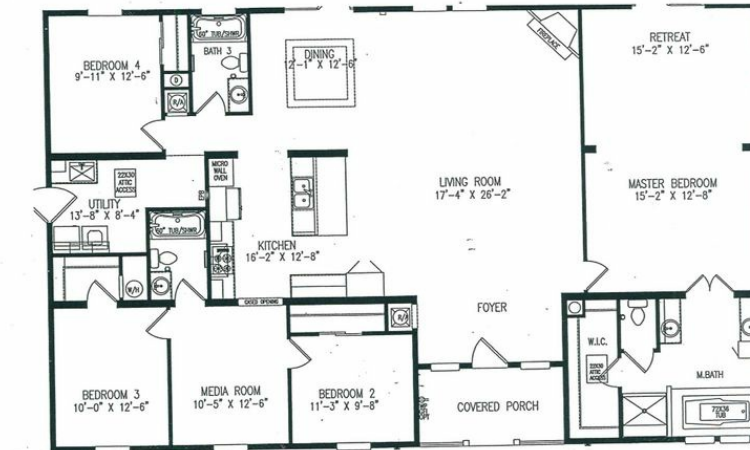

Manatee

Manatee Model number: D683108496TRI

4 beds • 3 baths • 2720 sq.ft. • 40' width • 68' depth

Our home building facilities invest in continuous product and process improvements. Plans, dimensions, features, materials, specifications and availability are subject to change without notice or obligation. Renderings and floor plans are representative likenesses of our homes and may differ from the actual homes. We invite you to tour a Home Center near you and inspect the highest value in quality housing available or call (352) 621-9181 to speak with a Home Consultant. Copyright 2017, CMH. All rights reserved.

Manatee Model number: D683108496TRI

4 beds • 3 baths • 2720 sq.ft. • 40' width • 68' depth

Our home building facilities invest in continuous product and process improvements. Plans, dimensions, features, materials, specifications and availability are subject to change without notice or obligation. Renderings and floor plans are representative likenesses of our homes and may differ from the actual homes. We invite you to tour a Home Center near you and inspect the highest value in quality housing available or call (352) 621-9181 to speak with a Home Consultant. Copyright 2017, CMH. All rights reserved.